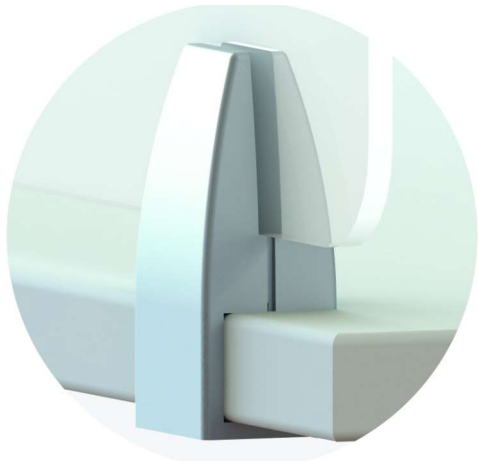

2022-JN-01

PIL - Privacy Panels

Clear Privacy Panels

6mm acrylic panel with rounded corners.

24"W to 54"W with two silver brackets.

60"W to 72"W with three silver brackets.

X Specify Mount Type

X_T = Top Mount
PIL-CUT-X Cutout in panel add \$113

X_C = Side Clamp Mount
PIL-X Extra bracket add \$37

CODE	PRICE	WIDTH (in/mm)	DEPTH (in/mm)	HEIGHT (in/mm)	VOLUME (ft3/m3)	WEIGHT (lbs/kg)
------	-------	------------------	------------------	-------------------	--------------------	--------------------