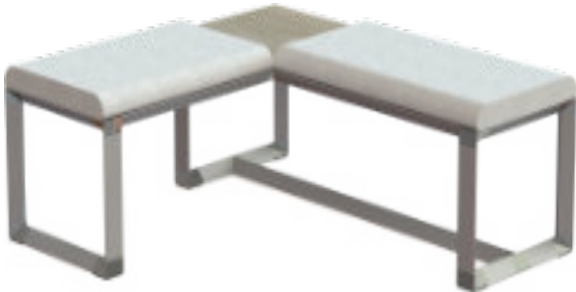

Straight line bench seating. Two seat cushions, one center table top.

TRS-2072-C24T24C24-19	1650	72/1829	20/508	19/483	13.0/0.37	55/25
-----------------------	------	---------	--------	--------	-----------	-------

**Bench TRSL**

L shape bench seating. Left. Two seat cushions, one center table top.

CODE	PRICE	WIDTH (in/mm)	DEPTH (in/mm)	HEIGHT (in/mm)	VOLUME (ft3/m3)	WEIGHT (lbs/kg)
------	-------	---------------	---------------	----------------	-----------------	-----------------

TRSL-5050-19-C	2000	50/1270	50/1270	19/483	14.0/0.40	73/33
TRSL-5650-19-C	2030	56/1422	50/1270	19/483	15.0/0.42	75/34
TRSL-5656-19-C	2060	56/1422	56/1422	19/483	16.0/0.45	77/35

L Shape bench seating. Right. Two seat cushions, one center table top.