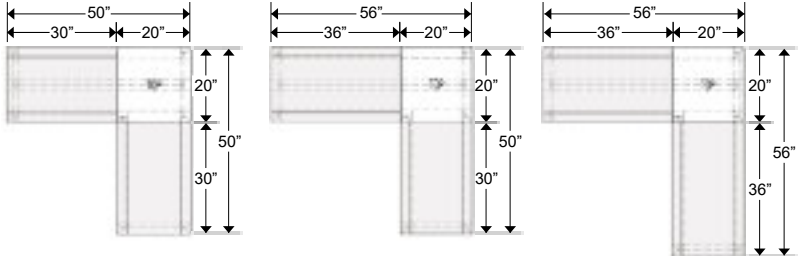

# Bench

seating

2023-FEB

**Bench TRS**

Straight line bench seating. One seat cushion.

CODE	PRICE	WIDTH (in/mm)	DEPTH (in/mm)	HEIGHT (in/mm)	VOLUME (ft3/m3)	WEIGHT (lbs/kg)
TRS-2024-C24-19	950	24/610	20/508	19/483	6.0/0.17	30/14
TRS-2030-C30-19	965	30/762	20/508	19/483	6.2/0.18	33/15
TRS-2036-C36-19	980	36/914	20/508	19/483	6.4/0.18	36/16

Straight line bench seating. Two seat cushions, one center table top.

TRS-2072-C24T24C24-19	1650	72/1829	20/508	19/483	13.0/0.37	55/25
-----------------------	------	---------	--------	--------	-----------	-------

**Bench TRSL**

L shape bench seating. Left. Two seat cushions, one center table top.

CODE	PRICE	WIDTH (in/mm)	DEPTH (in/mm)	HEIGHT (in/mm)	VOLUME (ft3/m3)	WEIGHT (lbs/kg)
------	-------	---------------	---------------	----------------	-----------------	-----------------

TRSL-5050-19-C	2000	50/1270	50/1270	19/483	14.0/0.40	73/33
TRSL-5650-19-C	2030	56/1422	50/1270	19/483	15.0/0.42	75/34
TRSL-5656-19-C	2060	56/1422	56/1422	19/483	16.0/0.45	77/35

L Shape bench seating. Right. Two seat cushions, one center table top.