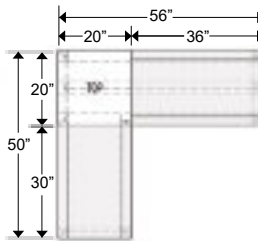

Bench TRSL

L shape bench seating. Left. Two seat cushions, one center table top.

CODE	PRICE	WIDTH (in/mm)	DEPTH (in/mm)	HEIGHT (in/mm)	VOLUME (ft3/m3)	WEIGHT (lbs/kg)

TRSL-5050-19-C	2000	50/1270	50/1270	19/483	14.0/0.40	73/33
TRSL-5650-19-C	2030	56/1422	50/1270	19/483	15.0/0.42	75/34
TRSL-5656-19-C	2060	56/1422	56/1422	19/483	16.0/0.45	77/35

L Shape bench seating. Right. Two seat cushions, one center table top.

TRSL-5056-19-C	2030	50/1270	56/1422	19/483	15.0/0.42	75/34

Power/Data Center

Metal Finish Electrical Port.

2 voice/data ports/housing
(jacks not included)

ELE-PORT-200	722	Please specify position when ordering

Add (-SL) for Silver finish or (-BK) for Black finish

Power Center. Plastic

1 Open Data/2 Power/1 Open Data

ELE-PORT-400	433	Please specify position when ordering

Add (-BK) for Black finish or (-WH) for White finish

Refer to Links Fabric cards for available fabric selection - Vinyl is available upon request. Contact Customer Service for options and pricing.

Laminate available in any of our Top finishes.

Standard or custom ELE-PORTs can be added to laminate top surface. Contact customer service for further pricing and availability.