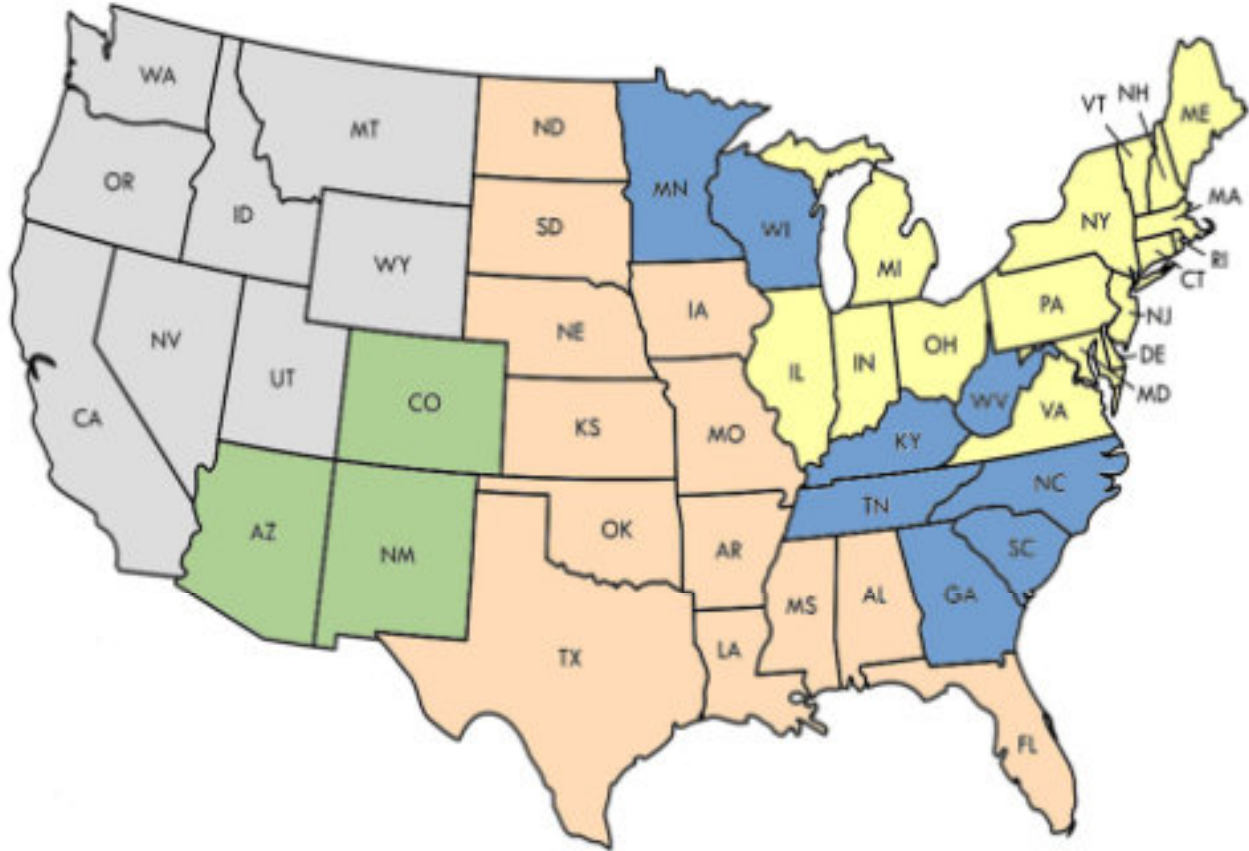

# US Freight Program

ZONE 1	ZONE 2	ZONE 3	ZONE 4	ZONE 5
<p>Freight Program: Prepaid with a combined shipment of \$3,000 net. If less than \$3,000 net \$250 drop charge.</p> <p>Zone 1 includes the following States:</p> <p>CT MD NY DC ME OH DE MI PA IL RI IN NH VA MA NJ VT</p>	<p>Freight Program: Prepaid with a combined shipment of \$3,500 net. If less than \$3,500 net \$300 drop charge.</p> <p>Zone 2 includes the following States:</p> <p>GA SC WI KY TN WV MN NC</p>	<p>Freight Program: Prepaid with a combined shipment of \$4,000 net. If less than \$4,000 net \$350 drop charge.</p> <p>Zone 3 includes the following States:</p> <p>AL ND AR KS NE FL LA OK MO SD IA MS TX</p>	<p>Freight Program: Prepaid with a combined shipment of \$4,500 net. If less than \$4,500 net \$450 drop charge.</p> <p>Zone 4 includes the following States:</p> <p>AZ CO NM</p>	<p>Freight Program: Prepaid with a combined shipment of \$6,000 net. If less than \$6,000 net \$500 drop charge.</p> <p>Zone 5 includes the following States:</p> <p>CA MT WA ID NV WY OR</p>