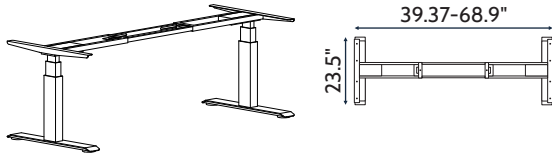

height adjustable tables - quick assembly

Quick Assembly - Double Leg Base

Accommodates 24"/30"D x 42"-72"W worksurfaces
 Height Range - 23.62"-49.21" [600-1250mm] (w/o desktop)
 Width Range - 39.37"-68.90" [1000-1750mm]
 Travel speed - 1.50" [38mm] per second (no load)
 3 memory presets, USB-C port in controller
 Load Capacity - 100kg, 220.5lbs
 Stroke - 25.59" [650mm]
 Voltage - 100V-240V

Quick Assembly - Worksurfaces

24"-30"D laminate worksurface. Grommet included.

CODE	PRICE	WIDTH (in/mm)	DEPTH (in/mm)	HEIGHT (in/mm)	VOLUME (ft ³ /m ³)	WEIGHT (lbs/kg)
------	-------	---------------	---------------	----------------	-------------------------------------------	-----------------

TBL-AHQA-DBL	990	69/1750	24/610	49/1250	2.2/0.06	64/29
--------------	-----	---------	--------	---------	----------	-------

Base available in Black (-BK) and Silver (-SL).

	CODE	PRICE	WIDTH (in/mm)	DEPTH (in/mm)	HEIGHT (in/mm)	VOLUME (ft ³ /m ³)	WEIGHT (lbs/kg)
24"D	TOP-2442-OG	245	42/1067	24/610	1/25	1.8/0.05	25/11
	TOP-2448-OG	280	48/1219	24/610	1/25	2.0/0.06	28/13
	TOP-2454-OG	315	54/1372	24/610	1/25	2.3/0.07	32/15
	TOP-2460-OG	350	60/1524	24/610	1/25	2.5/0.07	25/16
	TOP-2466-OG	385	66/1676	24/610	1/25	2.8/0.08	39/18
	TOP-2472-OG	420	72/1829	24/610	1/25	3.0/0.08	42/19
30"D	TOP-3042-OG	306	42/1067	30/762	1/25	2.3/0.07	31/14
	TOP-3048-OG	350	48/1219	30/762	1/25	2.5/0.07	35/16
	TOP-3054-OG	394	54/1372	30/762	1/25	2.8/0.08	39/18
	TOP-3060-OG	438	60/1524	30/762	1/25	3.1/0.10	44/20
	TOP-3066-OG	481	66/1676	30/762	1/25	3.4/0.10	48/22
	TOP-3072-OG	525	72/1829	30/762	1/25	3.8/0.11	53/24