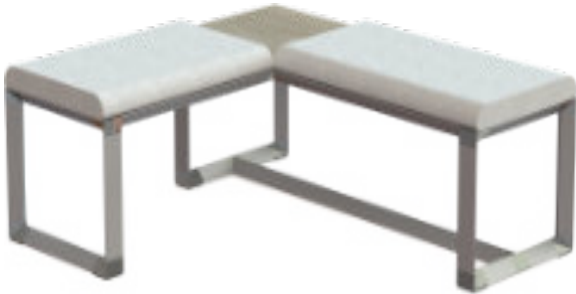

TRSL-5056-19	2152	50/1270	56/1422	19/483	15.0/0.42	75/34

Power/Data Center

Metal Finish Electrical Port.

2 voice/data ports/housing
(jacks not included)

ELE-PORT-200	766	Please specify position when ordering

Add (-SL) for Silver finish or (-BK) for Black finish

Power Center. Plastic

1 Open Data/2 Power/1 Open Data

ELE-PORT-400	461	Please specify position when ordering

Add (-BK) for Black finish or (-WH) for White finish

Refer to Links Fabric cards for available fabric selection - Vinyl is available upon request. Contact Customer Service for options and pricing.
Laminate available in any of our Top finishes.
Standard or custom ELE-PORTs can be added to laminate top surface. Contact customer service for further pricing and availability.